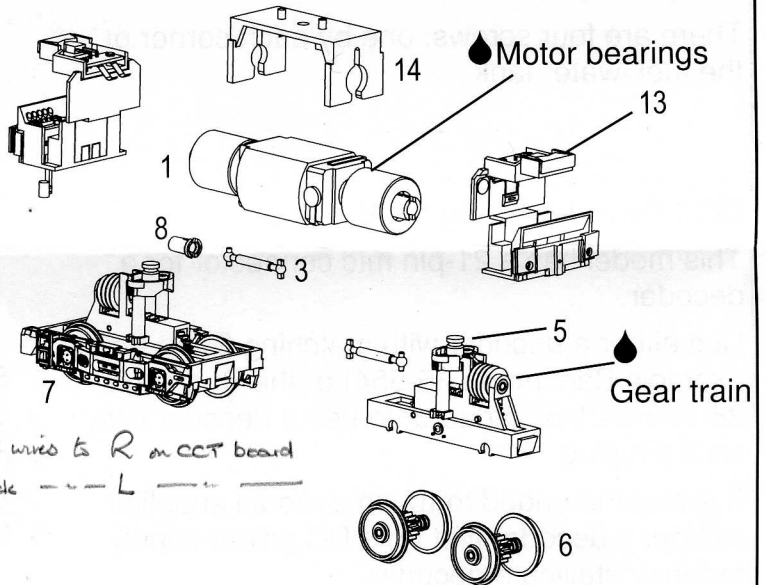

## Replacement Parts

- 1 400-006 motor
- 2 400-045 PCB 21pin
- 3 400-003 driveshaft
- 4 400-015 underframe
- 5 400-024 bogie tower top
- 6 400-021 driving wheels
- 7 400-017 bogie
- 8 400-029 drive cup
- 9 400-022 bogie frame
- 10 400-025 gear set
- 11 BL1999 coupling
- 12 BL2006 NEM pocket
- 13 400-040 LED board
- 14 500-110 motor bracket
- 15 400-013 buffer beam pack

When ordering parts please quote the catalogue number together with the livery of the model (if appropriate) and number of the part required.

Parts are subject to availability.

Packets of couplers (item 36-030) suitable for this model are available from retailers

### Bachmann Europe Plc

Moat Way  
Barwell  
Leicestershire  
LE9 8EY  
01455 841756  
www.bachmann.co.uk

**The model should be handled carefully as it has many finely detailed parts. It is not suitable for persons under 14 years.**

E3240-IS003

A DCC Sound fitted loco is shown. When fitting a sound decoder to a DC model, fit the speaker box in the cavity shown.