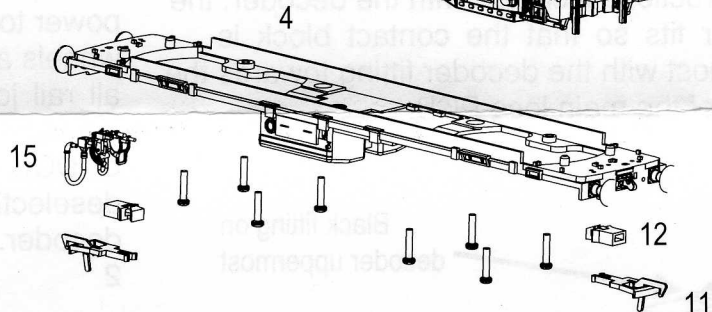

When ordering parts please quote the catalogue number together with the livery of the model (if appropriate) and number of the part required.

Parts are subject to availability.

Packets of couplers (item 36-030) suitable for this model are available from retailers

### Bachmann Europe Plc

Moat Way  
Barwell  
Leicestershire  
LE9 8EY  
01455 841756  
www.bachmann.co.uk

**The model should be handled carefully as it has many finely detailed parts. It is not suitable for persons under 14 years.**

E3240-IS003

A DCC Sound fitted loco is shown. When fitting a sound decoder to a DC model, fit the speaker box in the cavity shown.