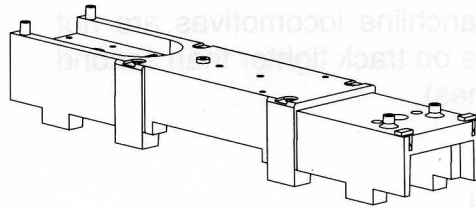

### Bachmann Europe Plc

Moat Way  
Barwell  
Leicestershire  
LE9 8EY  
01455 841756  
www.bachmann.co.uk

**The model should be handled carefully as it has many finely detailed parts. It is not suitable for persons under 14 years.**

E3240-IS003

A DCC Sound fitted loco is shown. When fitting a sound decoder to a DC model, fit the speaker box in the cavity shown.